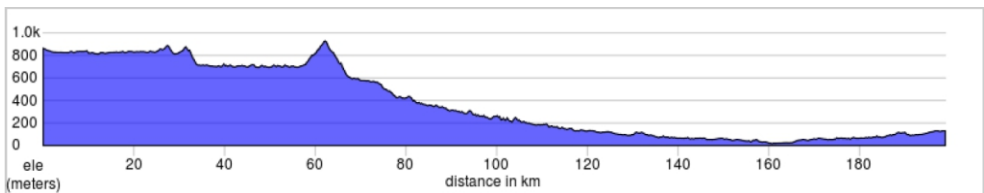

Stage 2: 20 May 2018, Korce – Elbasan

Race information.

Start at 12:00 at Rruga “Ismail Qemali”

Distance	198.9 Km	Total Ascent/Descent	2250 m / 2985 m
Lowest Point	15 m (at 160.56 km)	Highest Point	933 m (at 62.10 km)
Uphill	76.32 km (38.4%)	Downhill	87 km (43.8%)
Flat	35.55 km (17.9%)	Max height gain	918 m

Route profile

KM	KM left	Turn	Directions	ETA 40 km/h	ETA 35 km/h
0	198.924	↑	Start Rruga Ismail Qemali, Korçë, Albania	12:00:00	12:00:00
1.939	196.985	←	Turn left onto E86/SH3	12:02:27	12:02:48
38.599	160.325	→	Turn right onto Rruga Kajo Karafili/E86	12:59:47	12:08:19
39.56	159.364	→	Slight left onto E86/SH3	13:01:24	13:10:11