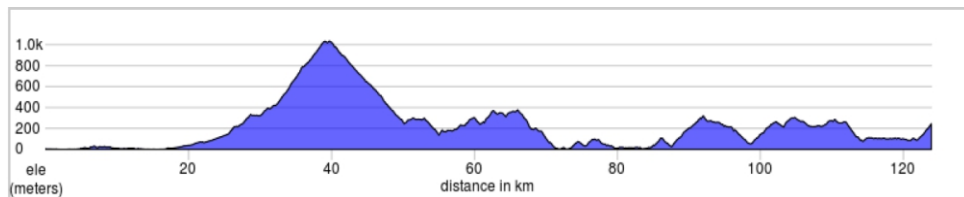

Stage 4:

22 May 2018, Vlore - Sarande

Race information.

Start at 12:00 at "Rruga Flamurit"

Distance	122.8 Km	Total Ascent/Descent	3540 m / 3301 m
Lowest Point	-2 m (at 58,32 km)	Highest Point	1038 m (at 39,42 km)
Uphill	58.32 km (47.5%)	Downhill	52.65 km (42.9%)
Flat	11.79 km (9.6%)	Max height gain	1040 m

Route profile

Route description

KM	KM left	Turn	Directions	ETA 40 km/h	ETA 35 km/h
1.545	121.255	↑	At the roundabout, take the 2nd exit onto Rruga Çamëria/SH8	12:02:17	12:02:37
1.743	121.057	←	Keep left to continue on Rruga Uji i Ftohte/SH8	12:02:33	12:02:55
2.425	120.375	→	Head southeast on Rruga Murat Tërbaçi/SH8 toward Rruga Shaban Demiraj	12:03:33	12:04:04
5.942	116.858	→	Head south on Rruga Aleksandër Moisiu/SH8 toward Rruga Dhimitër Konomi	12:09:14	12:10:33
39.134	83.666	↑	KOM SPRINT C1	13:29:31	13:42:18