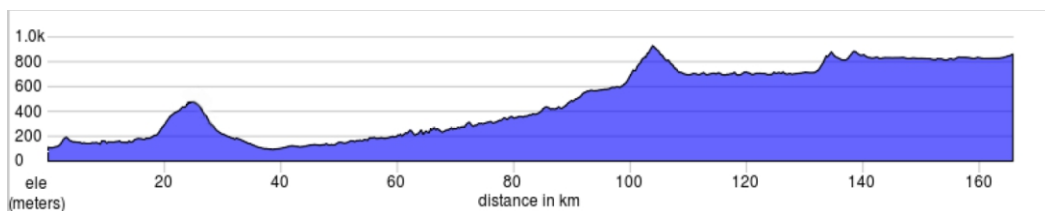

Stage 1:

19 May 2018, Tirane – Korce

Race information.

Start at 12:00 at Sheshi Skenderbej”, Tirane, Albania”

Distance	165.3 Km	Total Ascent/Descent	3384 m / 2635 m
Lowest Point	93 m (at 38.61 km)	Highest Point	935 m (at 104 km)
Uphill	76.05 km (45.9%)	Downhill	58.95 km (36.7%)
Flat	24.30 km (14.7%)	Max height gain	842 m

Route profile

KM	KM left	Turn	Directions	ETA 40 km/h	ETA 35 km/h
0.000	165.328	↑	Start " Skanderbeg Square" , Tiranë 1001, Albania	12:00:00	12:00:00
0.327	165.001	←	Turn left at the bridge onto Bulevardi Bajram Curri/Unaza	12:00:19	12:00:31