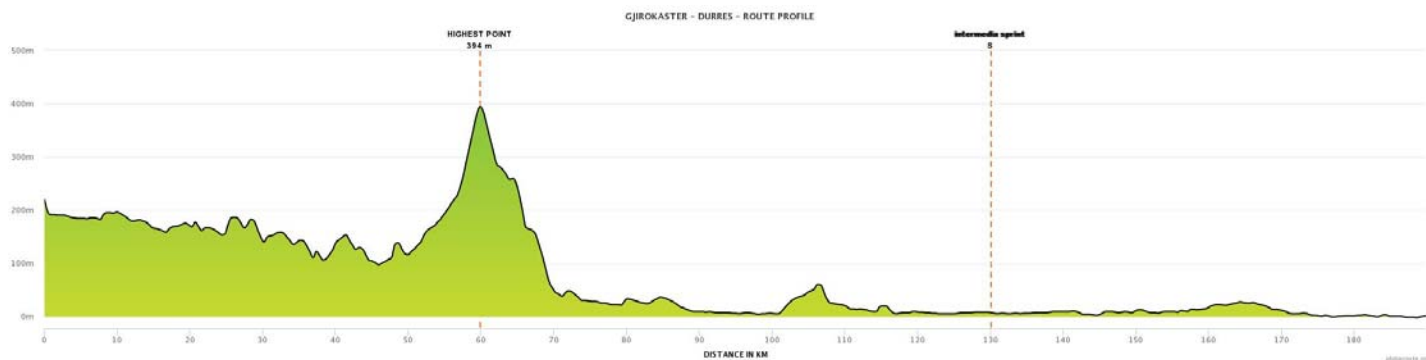

Stage 5

Gjirokaster - Durres

Race information.

Bgin at 11:00 at “Rruga Flamurit”

Distance	190 Km	Total Ascent/Descent	1814 m / 2031 m
Lowest Point	-2 m (at 188 km)	Highest Point	422 m (at 37 km)
Uphill	68.49 km (36%)	Downhill	71.55 km (37.6%)
Flat	50 km (16.1%)	Max height gain	424 m

Route profile

Route description