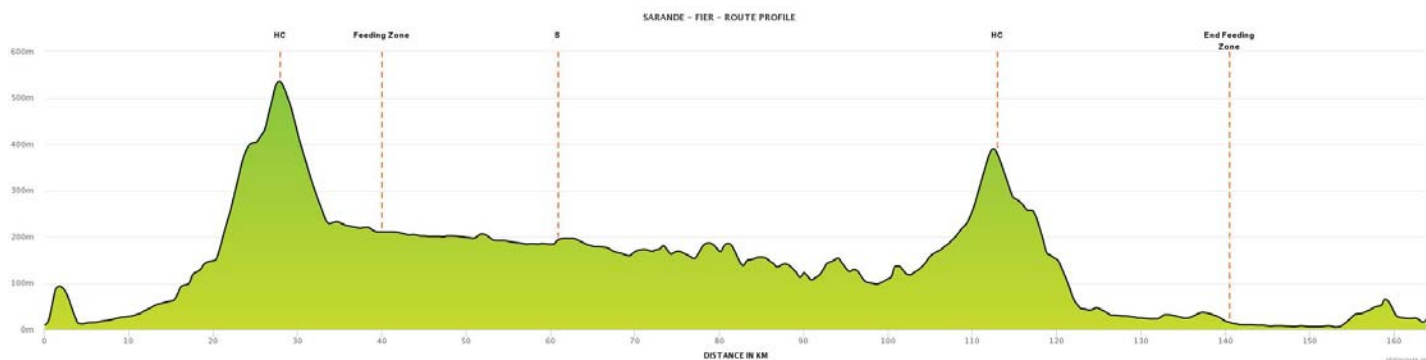

Stage 5

Sarande – Fier

Race information.

Bgin at 11:00 at “Rruga Flamurit”

Distance	164 Km	Total Ascent/Descent	3792 m / 3775 m
Lowest Point	-3 m (at 177.21 km)	Highest Point	803 m (at 31.41 km)
Uphill	85.23 km (42.7%)	Downhill	82.35 km (41.2%)
Flat	32.13 km (16.1%)	Max height gain	641 m

Route profile